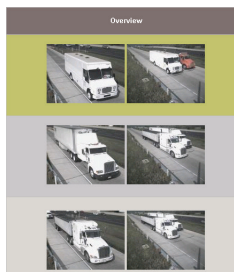

# Vehicle Waveform Identification System

An industry leading electronic identification system that monitors and validates truck compliance

- Accurate vehicle tracking
- Identifies vehicles using their unique magnetic signature
- Cost Effective WIM Calibration Verification
- Vehicle matching rate of more than 96%\*
- Speed and acceleration independent

The **Vehicle Waveform Identification (VWI)** System is a method of electronically identifying and matching commercial vehicles (CVs) using their unique magnetic “fingerprints”. These can be collected at strategic locations on the mainline, ramp or throughout a facility, allowing matching and tracking of a specific CV with an accuracy exceeding 96%. Numerous applications exist for the use of this technology in screening, traffic monitoring and control at CV Weigh and Inspection Stations.

The Vehicle Waveform Identification (VWI) system uniquely identifies and allows matching of vehicles within the operating area of a commercial vehicle inspection site. Utilizing a serviceable in-road mounted sensor array, the VWI system collects a unique vehicle “fingerprint” for trucks of interest at a location. Data collected at various locations throughout a site is then matched confirming the vehicle movement from location to location. With matching rates of 96%, the system is ideal for confirming vehicle movement through a site, independent of speed or acceleration, and can be used to match data collected at one point with data collected at other locations.