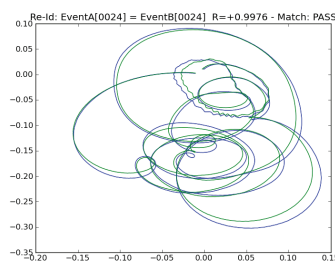

- Accurate vehicle tracking
- Identifies vehicles using their unique magnetic signature
- Cost Effective WIM Calibration Verification
- Vehicle matching rate of more than 96%*
- Speed and acceleration independent

The **Vehicle Waveform Identification (VWI)** System is a method of electronically identifying and matching commercial vehicles (CVs) using their unique magnetic “fingerprints”. These can be collected at strategic locations on the mainline, ramp or throughout a facility, allowing matching and tracking of a specific CV with an accuracy exceeding 96%. Numerous applications exist for the use of this technology in screening, traffic monitoring and control at CV Weigh and Inspection Stations.

The Vehicle Waveform Identification (VWI) system uniquely identifies and allows matching of vehicles within the operating area of a commercial vehicle inspection site. Utilizing a serviceable in-road mounted sensor array, the VWI system collects a unique vehicle “fingerprint” for trucks of interest at a location. Data collected at various locations throughout a site is then matched confirming the vehicle movement from location to location. With matching rates of 96%, the system is ideal for confirming vehicle movement through a site, independent of speed or acceleration, and can be used to match data collected at one point with data collected at other locations.